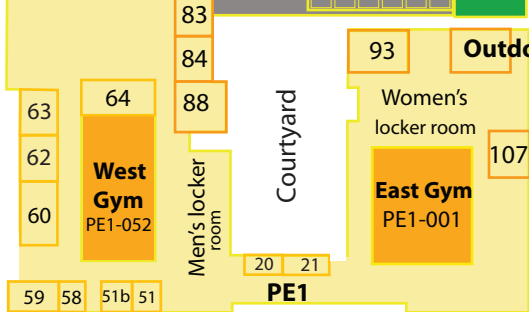

Softball Field FLD 118

George H. Allen Field

Golf Range RNG 103

Tennis Courts CTS 106A/B

Parking Lot 11

Track FLD 122

Sand Volleyball Courts FLD 113

Rugby Fields FLD 115

Soccer Fields FLD 117

Archery Field 118

Basketball and Volleyball Courts

Pool

SWM 100

SWM 101

SWM 102

Engineering Buildings

ETEC

Dean's Office ET 200

Parking

Racketball Courts CTS 107

Putting Green

63
62
60

64
West Gym PE1-052

83
84
88
Men's locker room

Courtyard

93
Women's locker room
East Gym PE1-001

107

59 58 51b 51

20 21
PE1

Outdoor Issue

Outpost

HSD